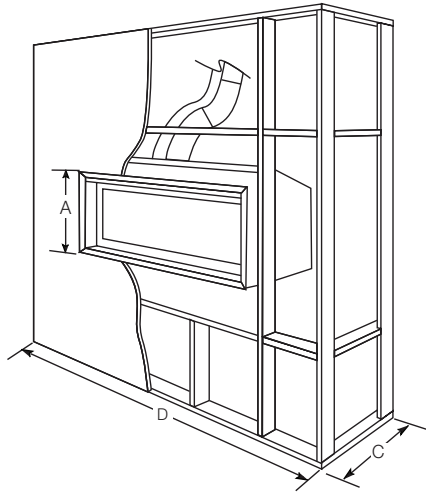

INSPIRE RANGE