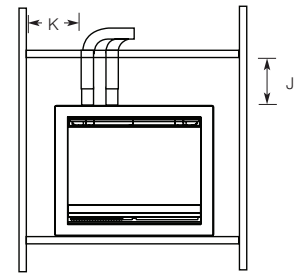

CLEARANCE TO COMBUSTIBLES

Model	A	B	C	D
700	580	710	450	1500
900	580	910	450	1500
1100	580	1110	450	1500

Model	E	F	G	H	I	J	K	MAX	Trim	
								FLUE	L	M
700	296.2	580	250	25	5	5	25	5 M 4 BENDS	720	587
900	296.2	580	250	25	5	5	25	5 M 4 BENDS	920	587
1100	296.2	580	250	25	5	5	25	5 M 4 BENDS	1120	587

Model	Mj/h		kW		Room Size (m²)		Star Rating		GPO Required	Ventilation
	NG	LPG	NG	LPG	NG	LPG	NG	LPG		
700	22	22	5.1	5.1	70	70	4.1	4.1	10AMP	Not required
900	24	24	5.4	5.4	75	75	4.1	4.1	10AMP	Not required
1100	29	27	6.9	6.3	100	90	4.5	4.6	10AMP	Not required