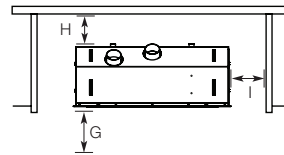

CLEARANCE TO COMBUSTIBLES

Model	A	B	C	D
700	580	710	450	1500
900	580	910	450	1500
1100	580	1110	450	1500

Model	E	F	G	H	I	J	K	MAX	Trim	
								FLUE	L	M
700	296.2	580	250	25	5	5	25	5 M 4 BENDS	720	587
900	296.2	580	250	25	5	5	25	5 M 4 BENDS	920	587
1100	296.2	580	250	25	5	5	25	5 M 4 BENDS	1120	587

Model	Mj/h		kW		Room Size (m²)		Star Rating		GPO Required	Ventilation
	NG	LPG	NG	LPG	NG	LPG	NG	LPG		
700	22	22	5.1	5.1	70	70	4.1	4.1	10AMP	Not required
900	24	24	5.4	5.4	75	75	4.1	4.1	10AMP	Not required
1100	29	27	6.9	6.3	100	90	4.5	4.6	10AMP	Not required