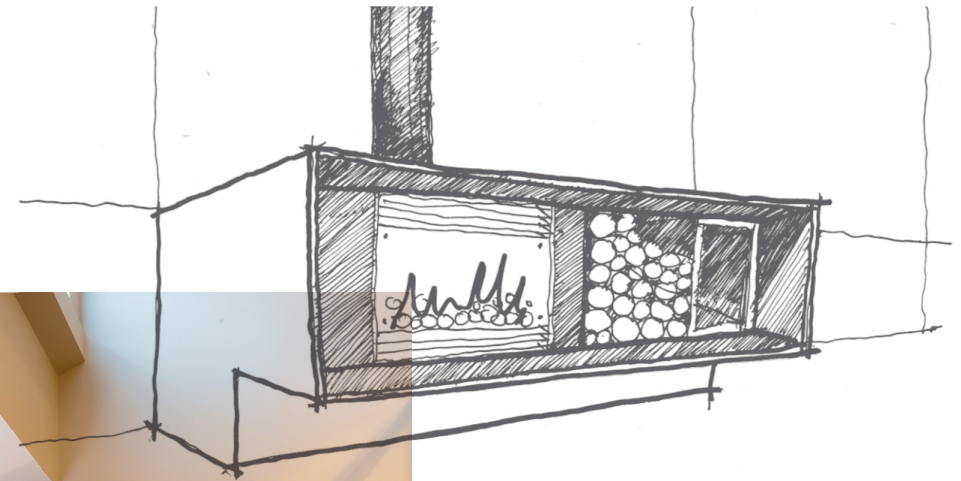

Available from:

A professional resource and buyers guide

Pyrotech 2017

THE ULTIMATE HEATING SOLUTION

Our Pyrotech glass-fronted space heater features a flame pattern that is the envy of the industry. It can be used to bring your old fireplace to life, replace an existing old gas heater or simply be installed into a new application. We even offer a freestanding option. With a unique double-glazed front that ensures an uninhibited view of our realistic coal and log or pebble configurations, the Pyrotech is not only beautiful to look at, it's a practical and efficient heating solution for any home.