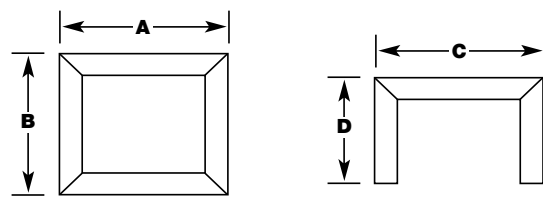

Also available in inbuilt configuration for working masonry fireplaces.

Refer to TRIMS section for 4 sided trim dimensions

	A	B	C	D	E	F	L	M	NG Mj/h	LP Mj/h	GPO REQ'D	VENTILATION
PYROTECH STANDARD	610	610	370	600	600	360	865	635	28	28	YES	NOT REQUIRED
PYROTECH DELUXE	610	610	370	600	600	360	865	635	28	28	YES	NOT REQUIRED