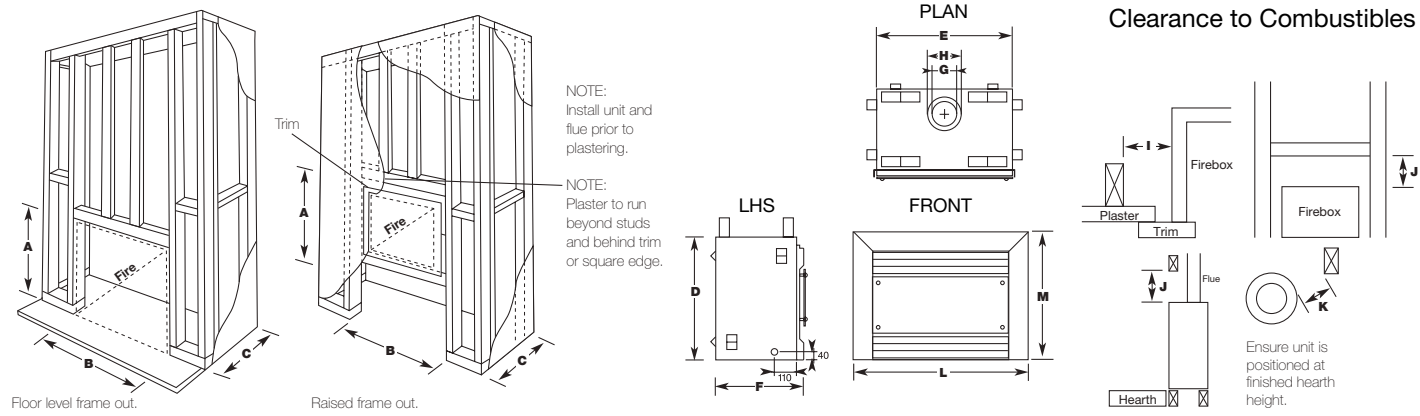

PYROTECH

	A	B	C	D	E	F	G	H	I	J	K	L	M	NG Mj/h	LP Mj/h	KW OUTPUT	STAR RATING	GPO REQ'D	VENTILATION
STANDARD ZC	720	780	450	610	675	400	100	150	50	100	50	865	635	28	28	6.0	2.4	YES	NOT REQUIRED
DELUXE ZC	720	780	450	610	675	400	100	150	50	100	50	865	635	28	28	6.1	4.0	YES	NOT REQUIRED

Also available in inbuilt configuration for working masonry fireplaces.

Refer to TRIMS section for 4 sided trim dimensions

	A	B	C	D	E	F	L	M	NG Mj/h	LP Mj/h	GPO REQ'D	VENTILATION
PYROTECH STANDARD	610	610	370	600	600	360	865	635	28	28	YES	NOT REQUIRED
PYROTECH DELUXE	610	610	370	600	600	360	865	635	28	28	YES	NOT REQUIRED

	A	B	C	D
PYROTECH	865	730	865	635
PYROTECH DELUXE	865	730	865	635

All measurements in millimetres (mm)

Head Office, Factory and Showroom:

Scoresby VIC
1340 Ferntree Gully Road
T 03 8706 2000
F 03 8706 2001

Free on site advisory service
www.realflame.com.au

Richmond VIC
300 Swan Street
T 03 9428 4443

Norwood SA
173 Magill Road
T 08 8132 0371

Dandenong Sth VIC
3/328 Sth Gippsland Hwy
T 03 9702 7853

Osborne Park WA
47-53 McDonald Street
T 08 9444 9900

Geelong VIC
2a Gordon Avenue
T 03 5229 0844

Milton QLD
46 Douglas Street
T 07 3368 2011

Chatswood NSW
546 Pacific Highway
T 02 8905 0189

Fyshwick ACT
88 Wollongong Street
T 02 6280 5522

Miranda NSW
36 Kareena Road
T 02 8513 6202

Ulverstone TAS
31a Victoria Street
T 03 6425 4440

Warranty: Provided your Real Flame Gas Fire is installed by a licensed Gas Fitter in accordance with our installation instructions and any other relevant codes and operated in accordance with our operating manual, your firebox is warranted for a period of 15 years and all other parts for 2 years from date of purchase. Refer to our web site or our IOM's for a comprehensive warranty.

Available from:

A professional resource and buyers guide

Pyrotech 2017