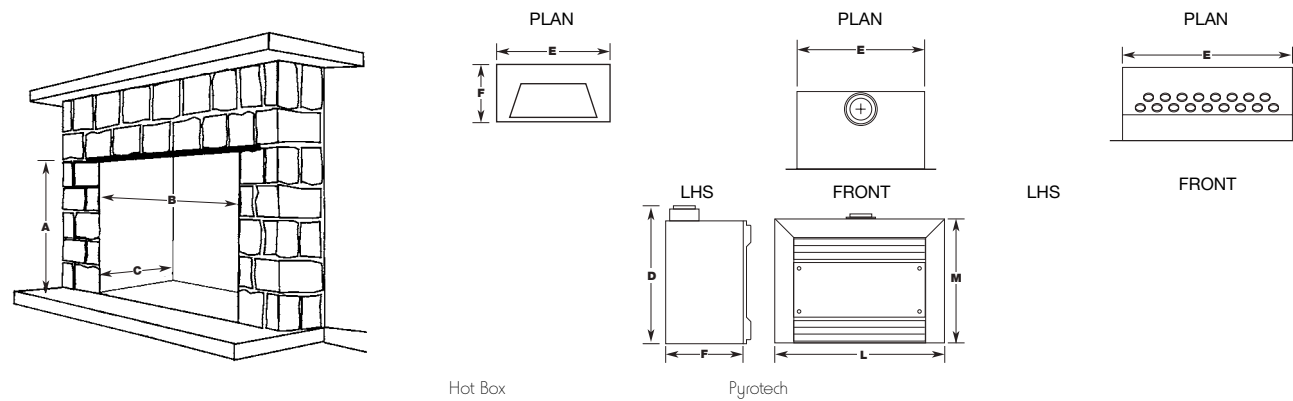

Also available in inbuilt configuration for working masonry fireplaces.

Refer to TRIMS section for 4 sided trim dimensions

	A	B	C	D	E	F	L	M	NG Mj/h	LP Mj/h	GPO REQ'D	VENTILATION
PYROTECH STANDARD	610	610	370	600	600	360	865	635	28	28	YES	NOT REQUIRED
PYROTECH DELUXE	610	610	370	600	600	360	865	635	28	28	YES	NOT REQUIRED