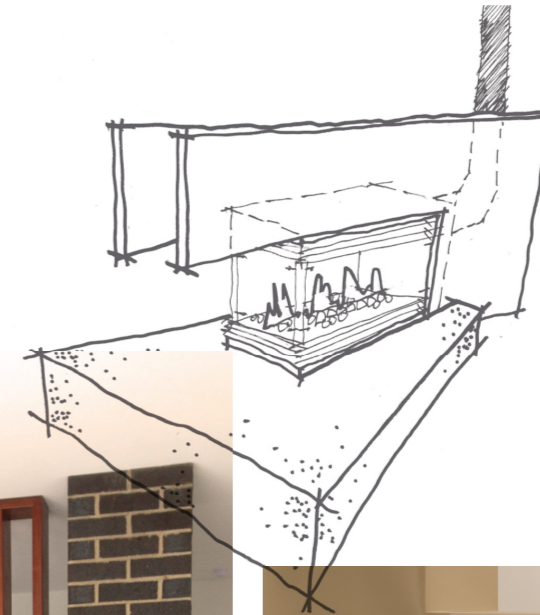

Available from:

A professional resource and buyers guide

Captiva Island 2017

CAPTIVA ISLAND

2 SIDED | 3 SIDED

BE CAPTIVATED FROM ALL ANGLES

The Captiva Island is available in a two or three sided configuration allowing the home owner to view the fire from two separate rooms, or from three sides in a large open plan area. This double glazed high efficiency fire has a large heating capacity and uses direct vent balanced flue technology allowing horizontal or vertical termination of the flue.

- 🔥 New application
- 🔥 Contemporary
- 🔥 Balanced flue
- 🔥 Heats up to 100m²
- 🔥 Natural gas or LPG
- 🔥 Up to 4.5 star efficiency
- 🔥 Full remote control function
- 🔥 Pebbles or Coals and logs
- 🔥 Double glazed space heater
- 🔥 Conceived, designed, researched, developed and built in Australia