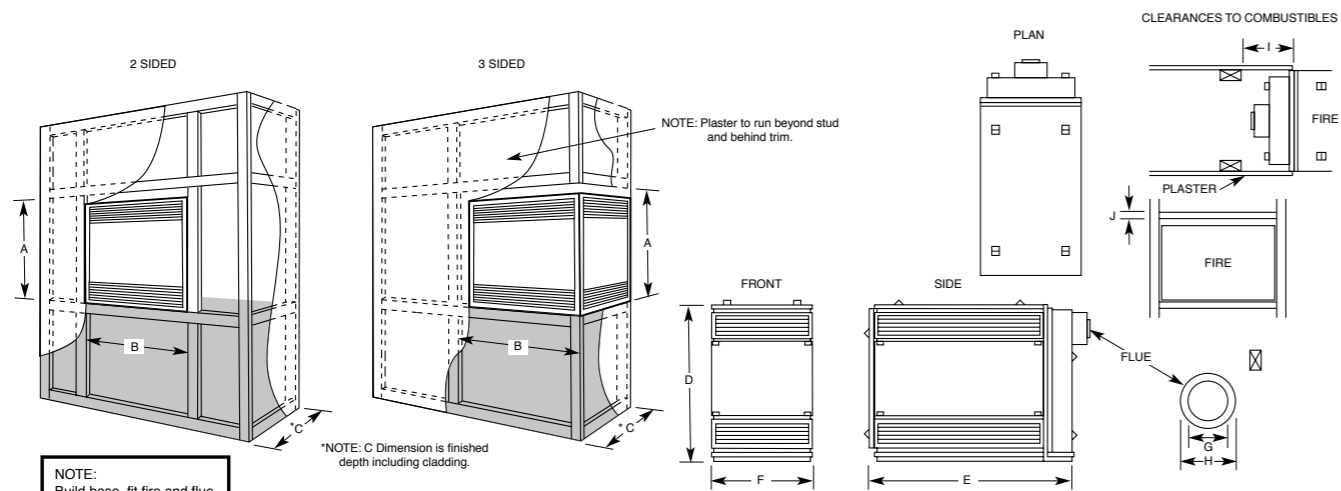

CAPTIVA ISLAND

	A	B	C*	D	E	F	G	H	I	J	NG Mj/H	LP Mj/H	KW Output	STAR RATING FROM	STAR RATING TO	GPO REQ'D	VENTILATION
2 SIDED	1000	1225	560	870	1100	560	100	180	50	100	43	43	9	2.8	4.5	YES	NOT REQUIRED
3 SIDED	1000	1150	560	870	1100	560	100	180	50	100	43	43	9	2.8	4.5	YES	NOT REQUIRED

Head Office, Factory and Showroom:

Scoresby VIC
1340 Ferntree Gully Road
T 03 8706 2000
F 03 8706 2001

Free on site advisory service
www.realflame.com.au

Richmond VIC
300 Swan Street
T 03 9428 4443

Dandenong Sth VIC
3/328 Sth Gippsland Hwy
T 03 9702 7853

Geelong VIC
2a Gordon Avenue
T 03 5229 0844

Chatswood NSW
546 Pacific Highway
T 02 8905 0189

Miranda NSW
36 Kareena Road
T 02 8513 6202

Norwood SA
173 Magill Road
T 08 8132 0371

Osborne Park WA
47-53 McDonald Street
T 08 9444 9900

Milton QLD
46 Douglas Street
T 07 3368 2011

Fyshwick ACT
88 Wollongong Street
T 02 6280 5522

Ulverstone TAS
31a Victoria Street
T 03 6425 4440

Warranty: Provided your Real Flame Gas Fire is installed by a licensed Gas Fitter in accordance with our installation instructions and any other relevant codes and operated in accordance with our operating manual, your firebox is warranted for a period of 15 years and all other parts for 2 years from date of purchase. Refer to our web site or our IOM's for a comprehensive warranty.

Available from:

A professional resource and buyers guide

Captiva Island 2017