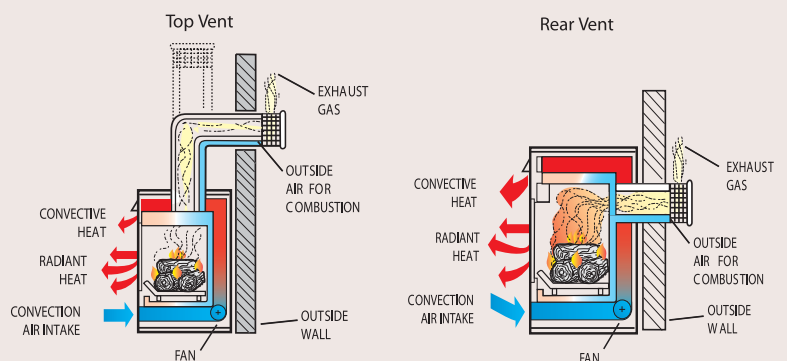

For further information contact your nearest Jetmaster showroom.

NSW 10 Martin Ave, Arncliffe
NSW 167 Eastern Valley Way, Castlecrag
NSW 3/10 Salisbury Rd, Castle Hill
NSW 5 Coombes Dve, Penrith
NSW 17A Lyell St, Mittagong
NSW 334 Bruner Rd, Adamstown, Newcastle

02 9597 7222
02 9958 1777
02 9680 7279
02 4722 9099
02 4872 2234
02 4952 9299

QLD 59 Pineapple Street, Zillmere
VIC 444 Swan St, Richmond
SA 19 Marlow Rd, Keswick, Adelaide
WA 277 Lord St East, East Perth
EMAIL sales@jetmaster.com.au
VISIT www.jetmaster.com.au

07 3263 4955
03 9429 5573
08 8371 1222
08 9228 2600

HEAT & GLO