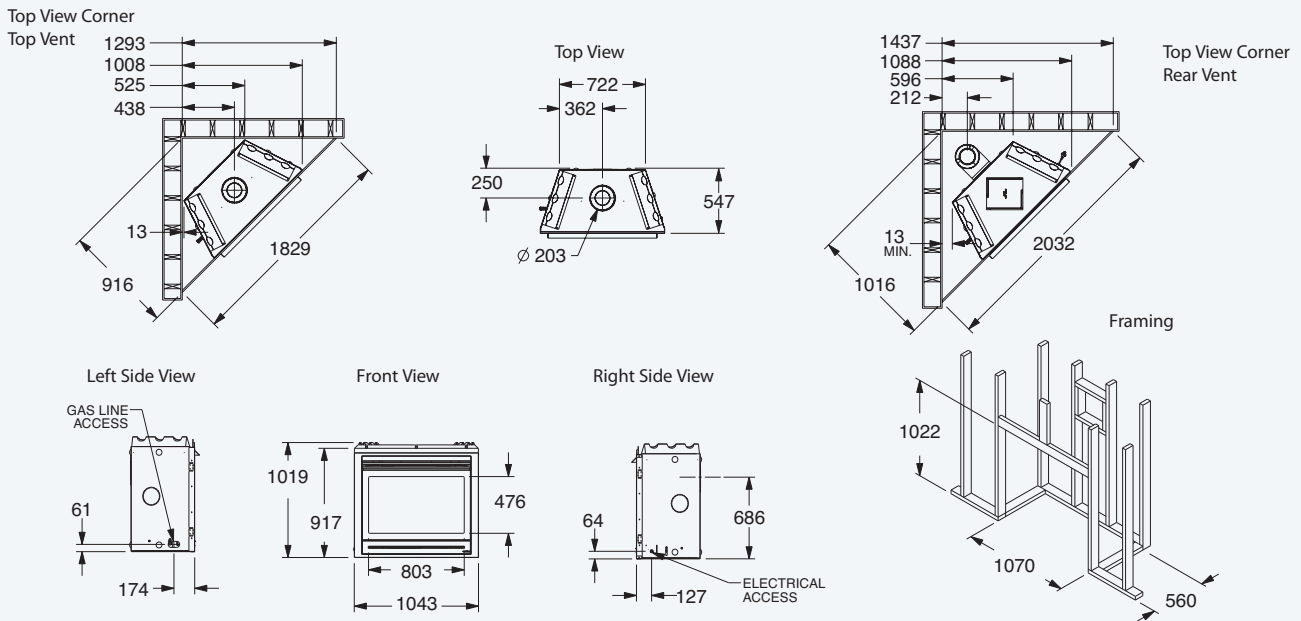

HEAT & GLO™
Where everything comes together

6000 TRS
Balanced Flue Gas Log Fires

MODEL	HEIGHT		FRONT WIDTH		BACK WIDTH		DEPTH		VIEWING AREA	mJh INPUT	kWh OUTPUT
6000TRSI-AUC	Actual Framing		Actual Framing		Actual Framing		Actual Framing		800 x 475	NG 36 LPG 34 BG 30	NG 7.9 LPG 7.5 BG 6.6
	965	980	1043	1070	722	1070	547	560			