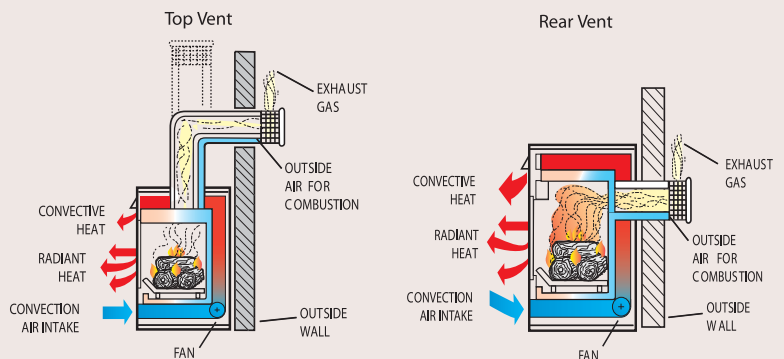

For further information contact your nearest Jetmaster showroom.