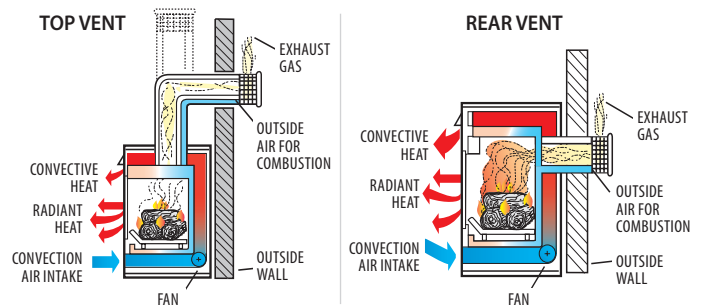

IntelliFire Plus Ignition System

With IntelliFire Plus your fire will automatically lower flame heights and cycle on and off in a thermostat mode, thereby reducing fuel consumption and running costs. Never again will you manually light a pilot or bend down to start your fireplace.

All units come standard with the IntelliFire Plus multi-function programmable remote.

Convenient Operation

Operate the fireplace, adjust the flame height and view the current room temperature all from the comfort of your chair. To protect the little ones, each remote is equipped with a child safety start and a wall bracket should you wish to locate the remote out of reach.

Balanced Flue Gas Fireplace

A completely sealed system, Heat & Glo balanced flue gas fireplaces draw 100% of combustion air from the outdoors and exhaust all combustion byproducts back outside, with no affect to indoor air quality. In addition, cold air drafts are eliminated and heat output is maximised.

No electricity, power venting or fan are required to operate, eliminating the need for a conventional chimney, and allowing for installation in nearly any room of the home. TR technology, another Heat & Glo invention, allows for venting off the top or rear, providing even greater placement flexibility.